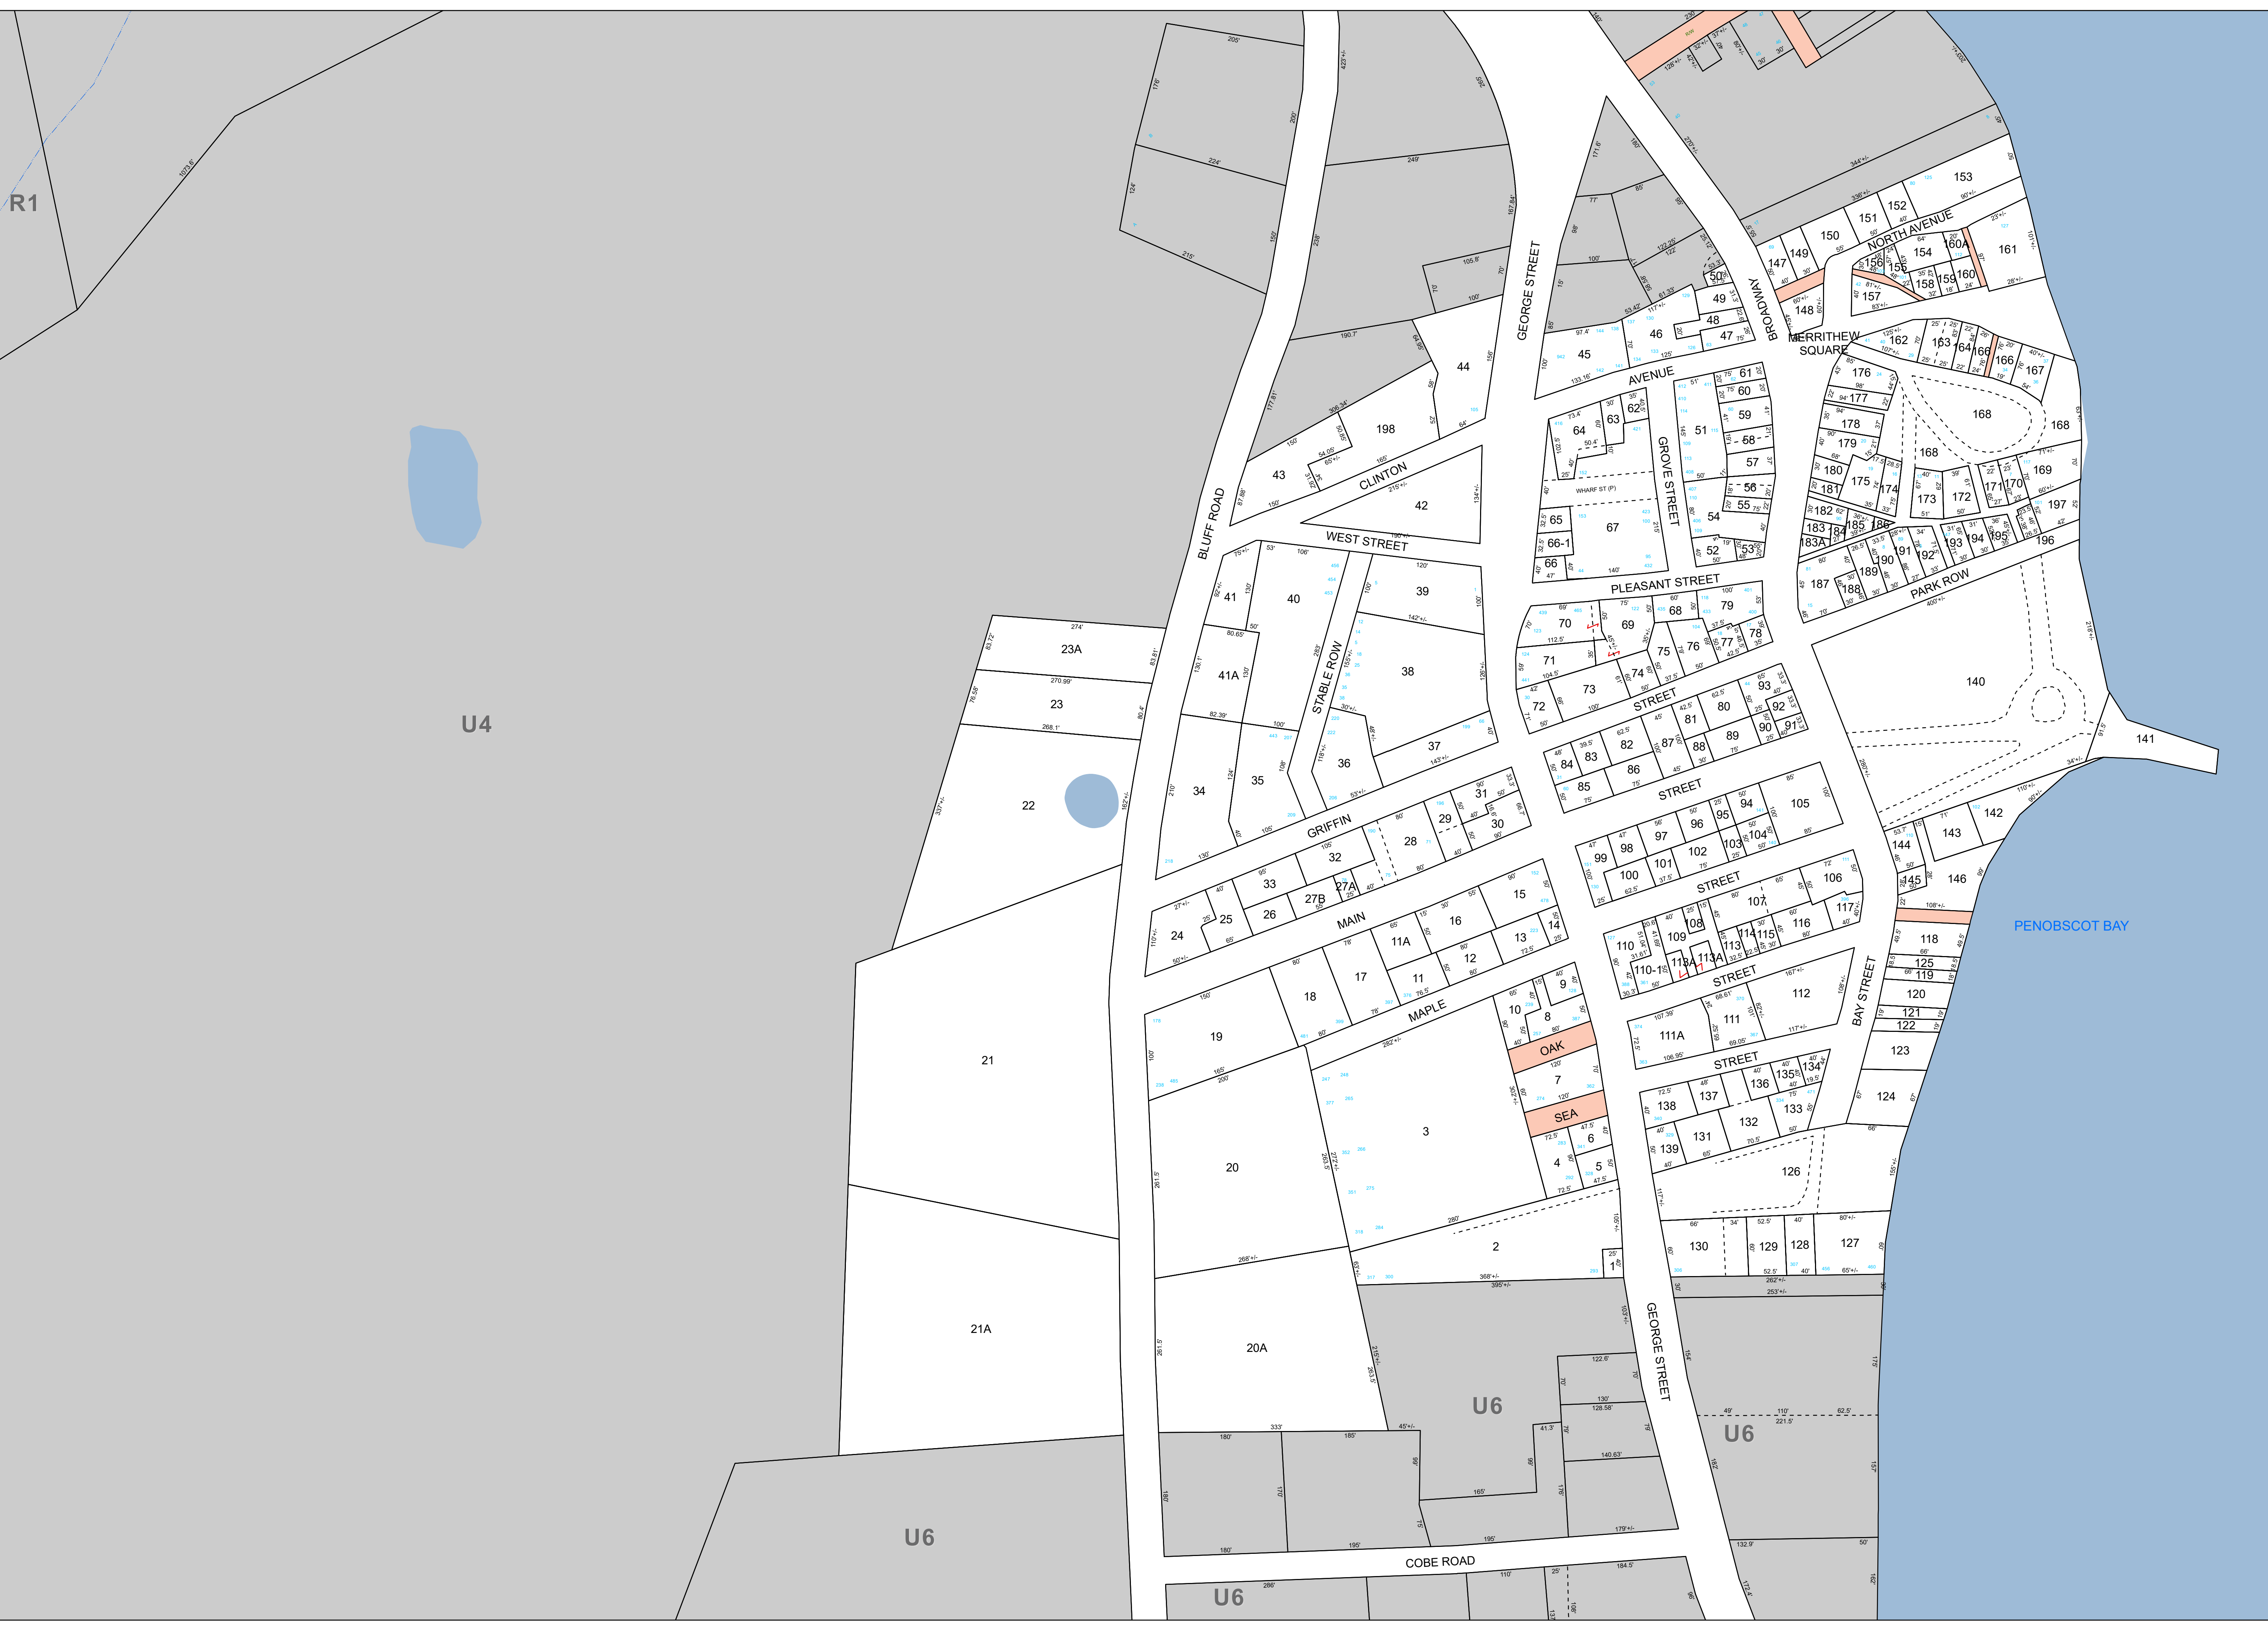

TOWN OF  
**NORTHPORT**  
WALDO COUNTY  
MAINE

- LEGEND**
- Lot Hook
  - Private Right of Way
  - Other Roads
  - Sub-lot Line
  - Transmission Line ROW
  - River, Stream or Pond
  - Town Line
  - Parcel

# Map U5

Printed: 7/12/2019  
Effective Date: 4/1/2019

R1

U4

U6

U6

U6

U6