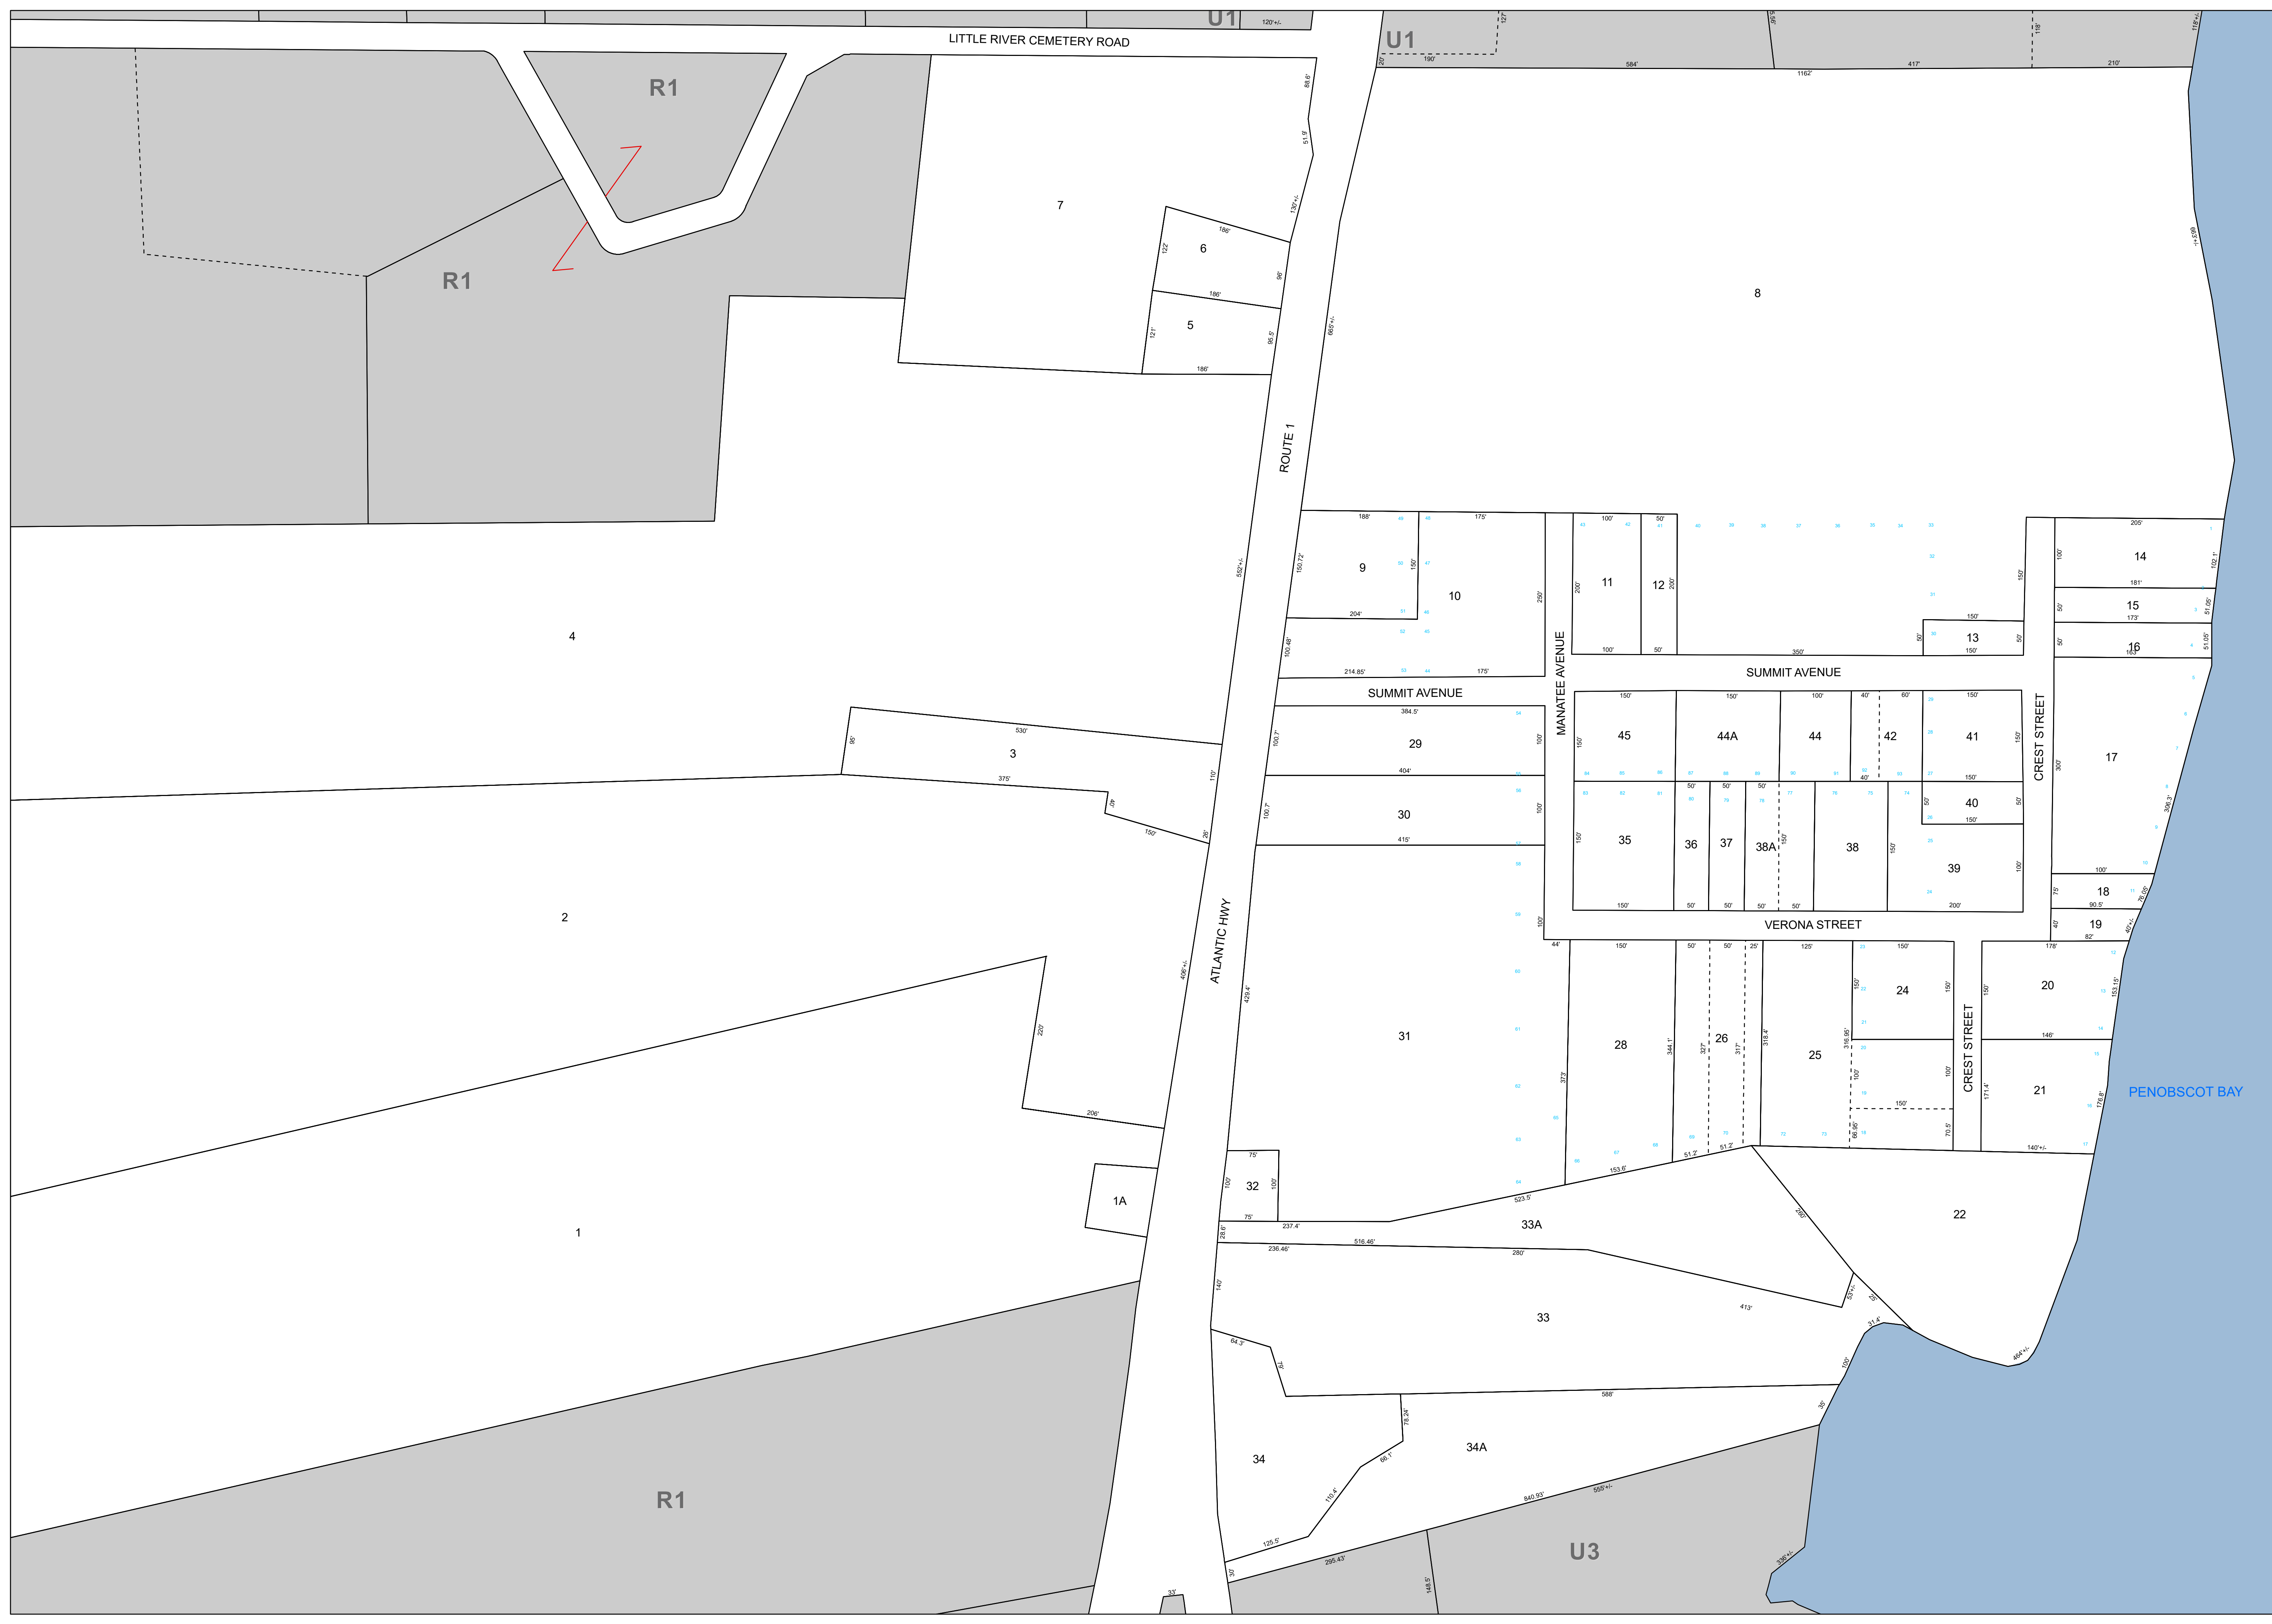

TOWN OF  
**NORTHPORT**  
WALDO COUNTY  
MAINE

**LEGEND**

- Lot Hook
- Private Right of Way
- Other Roads
- Sub-lot Line
- Transmission Line ROW
- River, Stream or Pond
- Town Line
- Parcel

For Assessment Purposes. Not to be used for conveyances.

# Map U2

Printed: 7/12/2019  
Effective Date: 4/1/2019

LITTLE RIVER CEMETERY ROAD

U1

U1

R1

R1

7

14

15

16

2

3

SUMMIT AVENUE

29

30